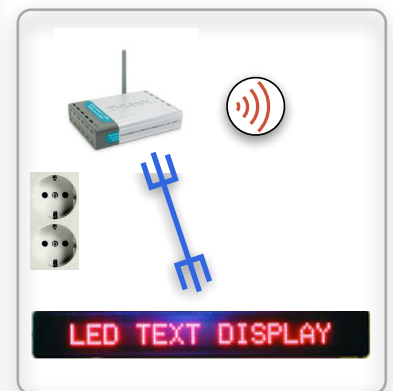

Breivang Computer Society

Hardware schematic draft version 2.0 (FINAL)
JB March 2008

MAIN VIDEO DISPLAY
(Navigator)

SMALLER TEXT/GRAPHICS DISPLAYS
(The Twins)

AUDIO & CONTROL FOR TEXTS
(Animal)

MAIN TEXT DISPLAY
(Toastmaster)

2ND TEXT DISPLAY
(Scholar)

EXTERNAL CONTROL
(VNC) VIA VPN FROM
OSLO & LONDON

-  Electrical outlet
-  WiFi connection
-  Ethernet
-  Mac Mini
-  Access Point
-  Speaker