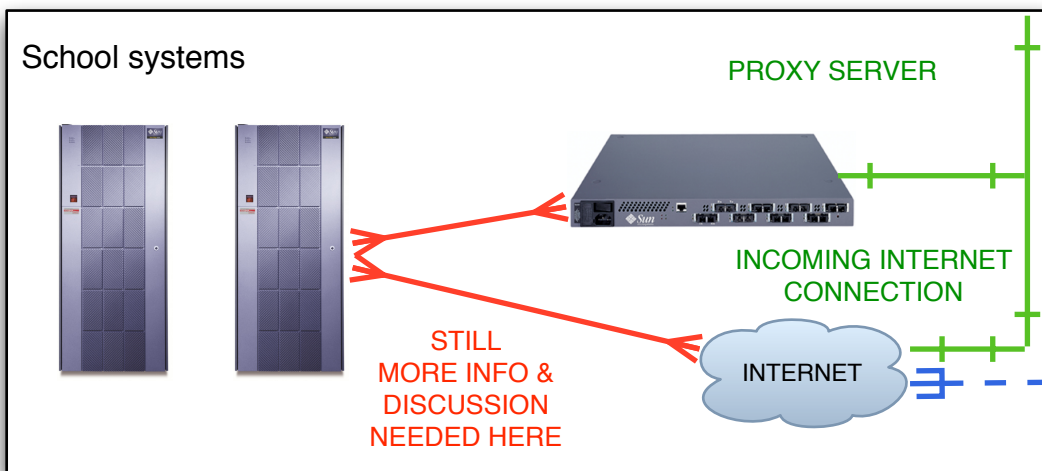

Breivang Computer Society

Hardware schematic draft version 2.0 (FINAL)
JB March 2008

MAIN VIDEO DISPLAY
(Navigator)

SMALLER TEXT/GRAPHICS DISPLAYS
(The Twins)

AUDIO & CONTROL FOR TEXTS
(Animal)

MAIN TEXT DISPLAY
(Toastmaster)

2ND TEXT DISPLAY
(Scholar)

EXTERNAL CONTROL
(VNC) VIA VPN FROM
OSLO & LONDON

-  Electrical outlet
-  WiFi connection
-  Ethernet
-  Mac Mini
-  Access Point
-  Speaker