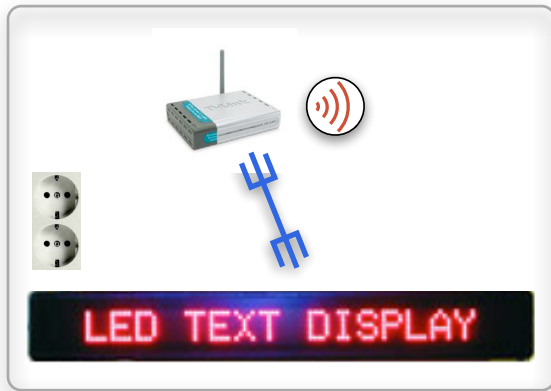

Breivang Computer Society

Hardware schematic draft version 2.0 (FINAL)
JB March 2008

MAIN VIDEO DISPLAY
(Navigator)

SMALLER TEXT/GRAPHICS DISPLAYS
(The Twins)

AUDIO & CONTROL FOR TEXTS
(Animal)

MAIN TEXT DISPLAY
(Toastmaster)

2ND TEXT DISPLAY
(Scholar)

EXTERNAL CONTROL
(VNC) VIA VPN FROM
OSLO & LONDON

-  Electrical outlet
-  WiFi connection
-  Ethernet
-  Mac Mini
-  Access Point
-  Speaker